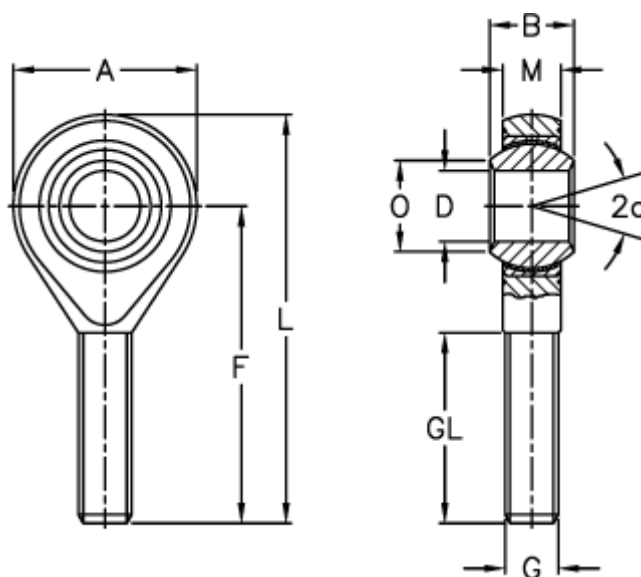

Article number: 03214006

Description: Fluro Rod End GALRSW 6  
Housing stainless steel with left-handed thread

## Measures

A	= 20	L	= 46
a (degrees)	= 13	M	= 6.75
B	= 9	O	= 8.9
D	= 6	Permissible rpm	= 530
Dynamic load C (kN)	= 9.3	Static load C0 (kN)	= 8.8
F	= 36	Weight (g)	= 20
g	= M6		
GL	= 22		